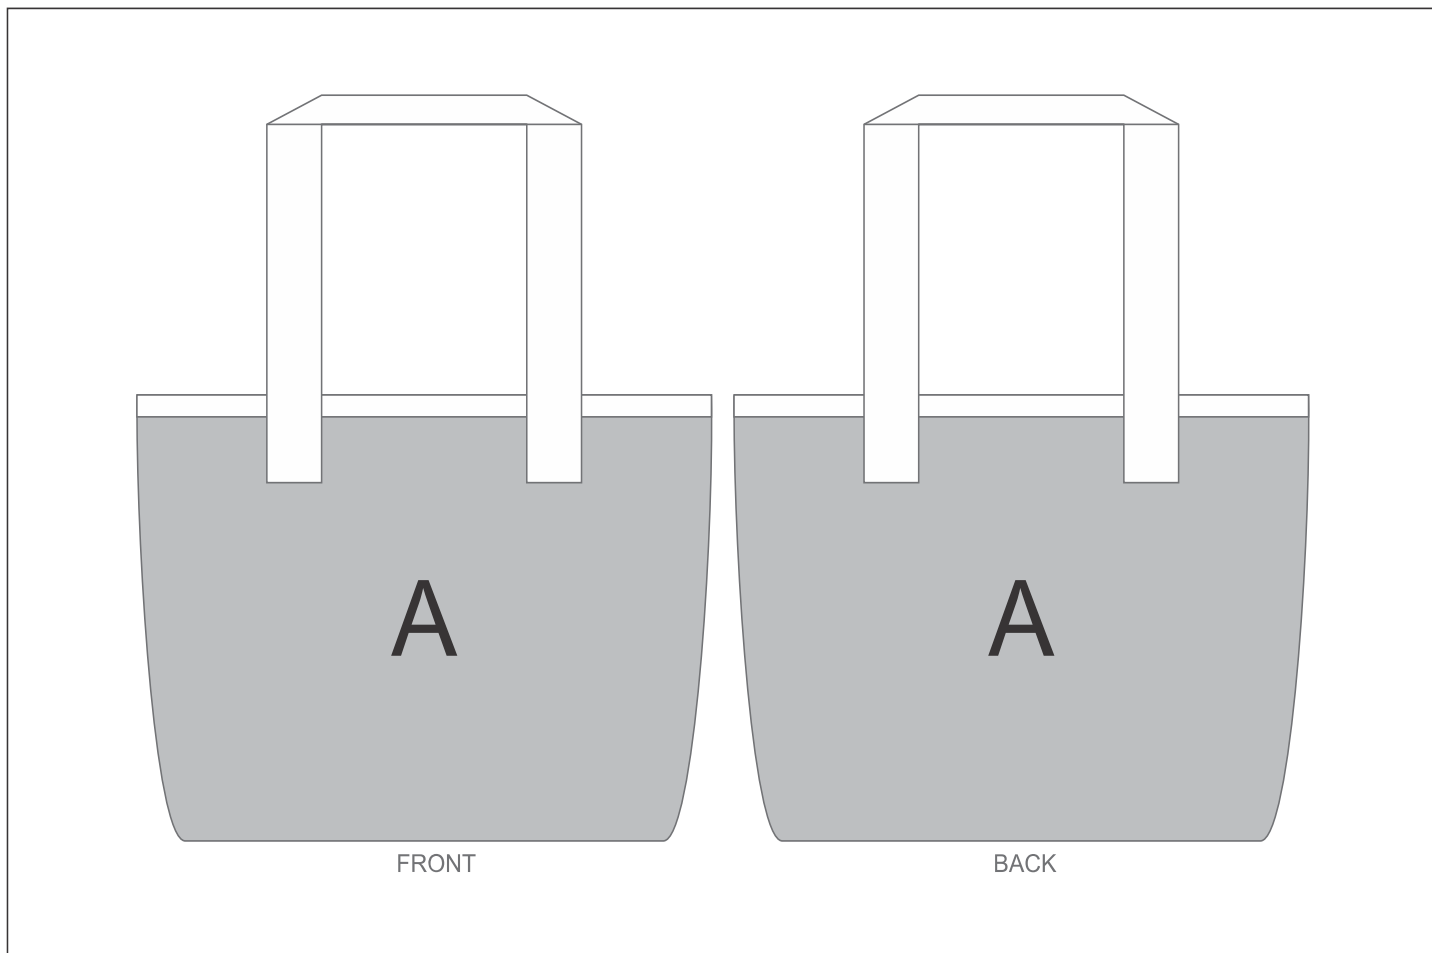

BC-HP-65-G

Hoppla Boulders Neoprene Beach Bag

Need to know:

Includes 1-Position Sublimation (setup fees apply)

- Please Note: We cannot guarantee 100% logo Alignment on all Brandable Panels.

- NB: Please note that Neoprene material is not conducive to having predominantly white back grounds due to the print transferring nature of the fabric and process used to complete the print. We always advise to have a background colour within the design as this mitigates the chances of material blemishes and ghosting of print.

Branding Options:

Position	Branding Method (Branding Code)	No. of Colours	Dimension
A	Custom Sublimation A (CPSUB-A)	Full Colour	1347mm wide x 550mm high